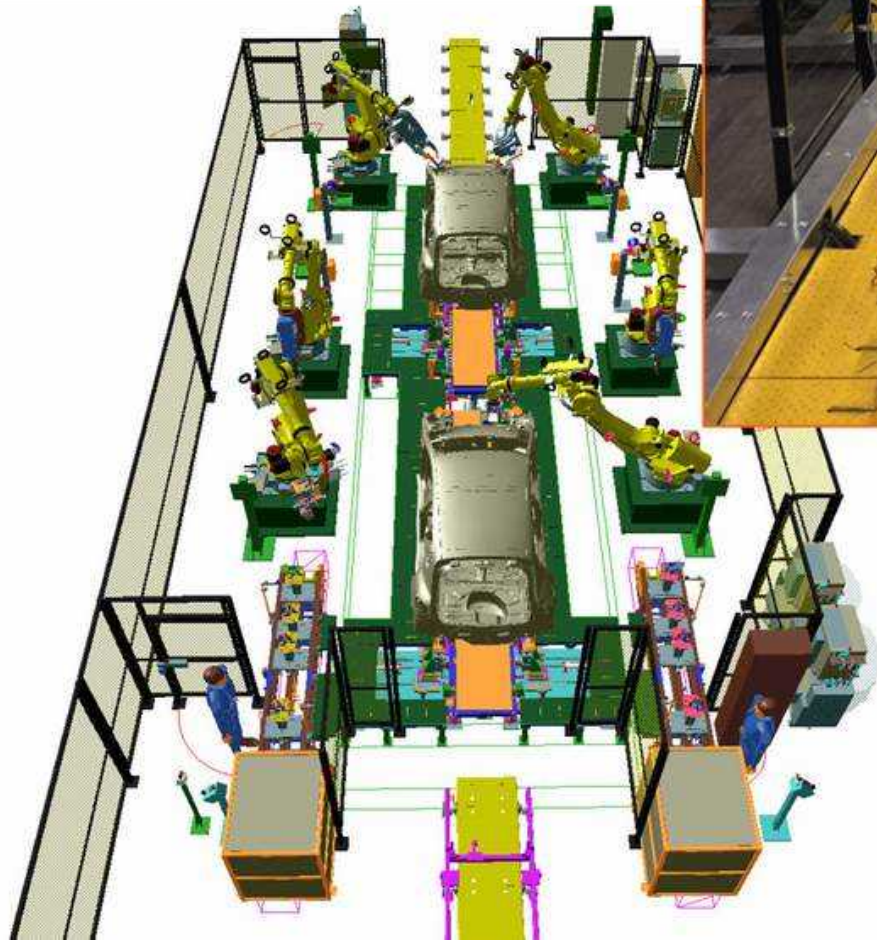

Vehicle Body Project