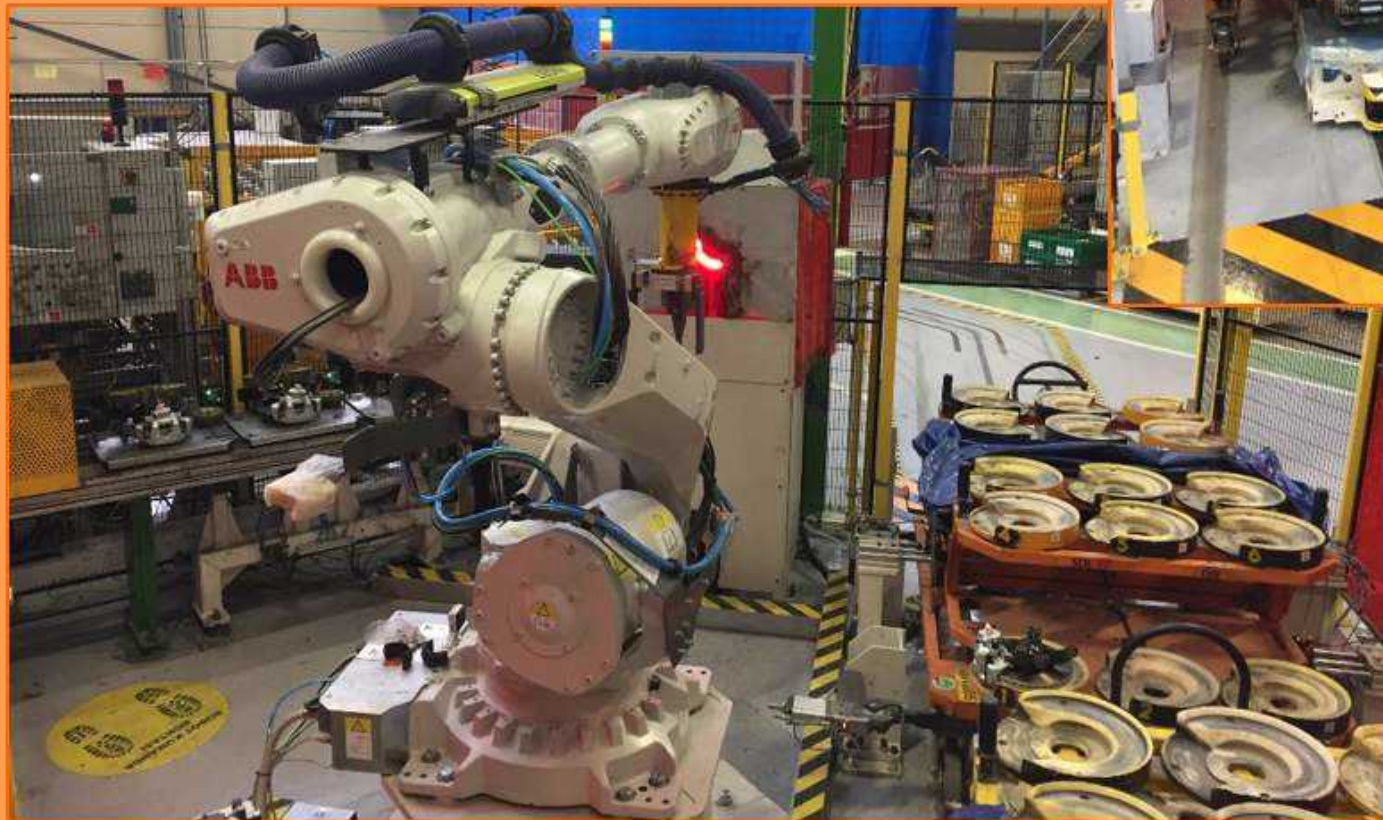

Our strength is more than 10 years of "automotive industry" experience, from manufacturing to the final assembly line workshop.

In automation and mechanical workshops: we offer processing, Assembly, chassis service, turnkey projects.

Design - Simulation

Robcad, KUKA

References

Project Examples

Projet Chassis Oyak Renault

Ilot Chassis

Project Examples

TAV unloading

Disk Control

Project Examples

Renault project Other Workshops

Project Examples

Engine Assembly Line

Robotic Island

Automatic Block Installation

Robotic Tightening Process