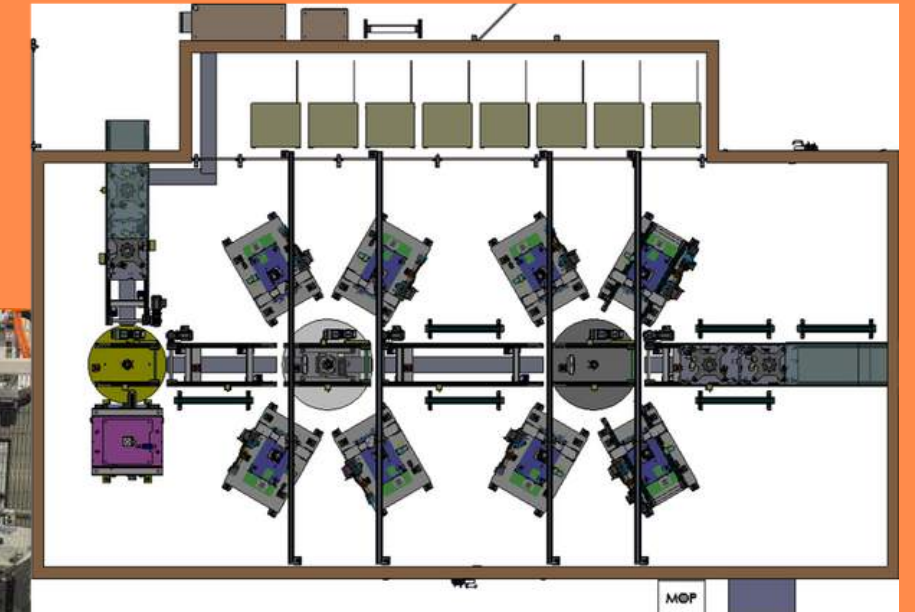

Disk Control

Project Examples

Renault project Other Workshops

Project Examples

Engine Assembly Line

Robotic Island

Automatic Block Installation

Robotic Tightening Process

Project Examples

Hybrid Battery Line

Workplace

Load and Test Room

Other Examples

Battery Conveyor

Pin Fastening To The Engine Block Servo Pres

Preparation table